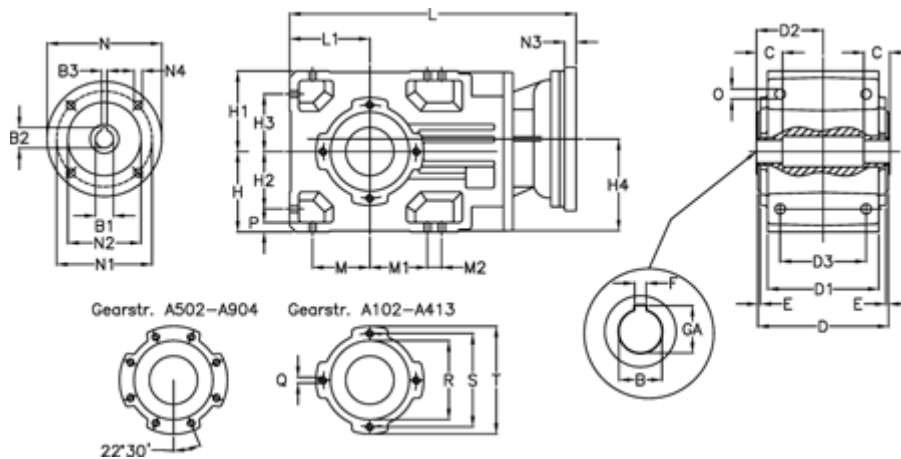

Article number: 29600232943220

Description: Bevel helical gearbox
A203UH30-329,4-P63B5

Measures

B = 30	D3 = 90	H3 = 60.0	N1 = 115	S = 115
B1 = 11	Description = A203UH30-xx-P63 B5	H4 = 93.0	N2 = 95	T = 140
B2 = 12.8	E = 3.0	L = 361.5	N3 = 0	
B3 = 4	F = 8	L1 = 80	N4 = M8x19	
C = 22	GA = 33.3	M = 60.0	O = 9.5	
D = 136	H = 80	M1 = 60.0	P = 9	
D1 = 110	H1 = 80	M2 = 0	Q = M8x15	
D2 = 70.0	H2 = 60.0	N = 140	R = 95	